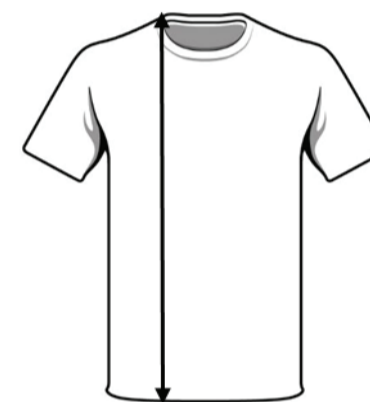

## Sublimated Women's and Youth Girls' Jersey/Shirt Sizing Guide

Woman's	XS	S	M	L	XL	2XL	3XL	4XL
Chest Size	30-32	34-36	38-40	42-44	46-48	50-52	54-56	58-60
Length	26	27	28	29	30.5	31.5	32.5	33.5

**\*\*Garment fit is relaxed & oversized fit.**

Youth	YXS	YS	YM	YL	YXL
Chest Size	24-26	26-28	28-30	30-33	33-36
Length	20 1/2	22	23 1/2	25	26 1/2

**\*\*Garment fit is relaxed & oversized fit.**

**Chest Size:** Measure around the fullest part of the chest, keeping the tape parallel to the floor.

**Length:** The total vertical length of the garment from the high shoulder point to the hem.