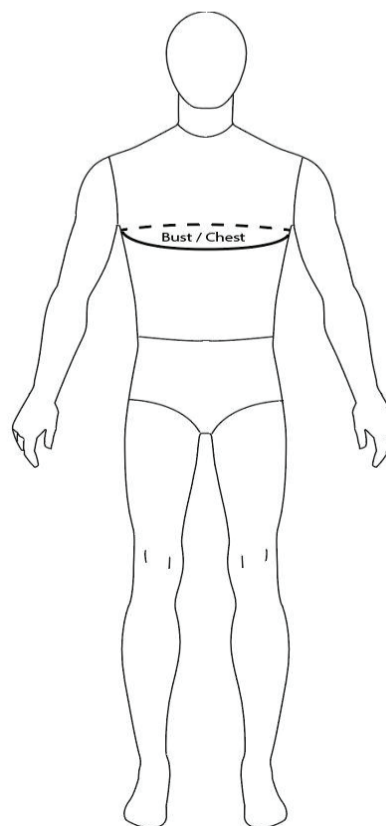

Chest Size: Measure around the fullest part of the chest, keeping the tape parallel to the floor.

Length: The total vertical length of the garment from the high shoulder point to the hem.