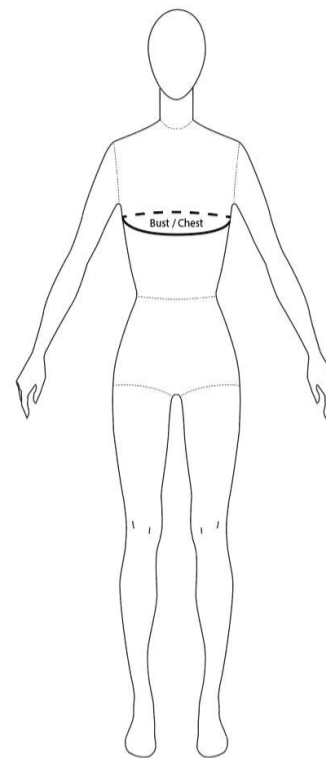

## Sublimated Women's and Youth Girls' Jersey/Shirt Sizing Guide

Woman's	XS	S	M	L	XL	2XL	3XL	4XL
Chest Size	30-32	34-36	38-40	42-44	46-48	50-52	54-56	58-60
Length	26	27	28	29	30.5	31.5	32.5	33.5

**\*\*Garment fit is relaxed & oversized fit.**

Youth	YXS	YS	YM	YL	YXL
Chest Size	24-26	26-28	28-30	30-33	33-36
Length	20 1/2	22	23 1/2	25	26 1/2

**\*\*Garment fit is relaxed & oversized fit.**

**Chest Size:** Measure around the fullest part of the chest, keeping the tape parallel to the floor.

**Length:** The total vertical length of the garment from the high shoulder point to the hem.