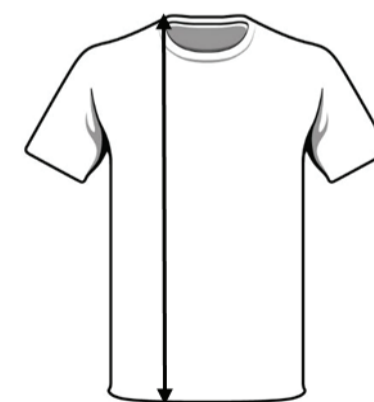

Chest Size: Measure around the fullest part of the chest, keeping the tape parallel to the floor.

Length: The total vertical length of the garment from the high shoulder point to the hem.